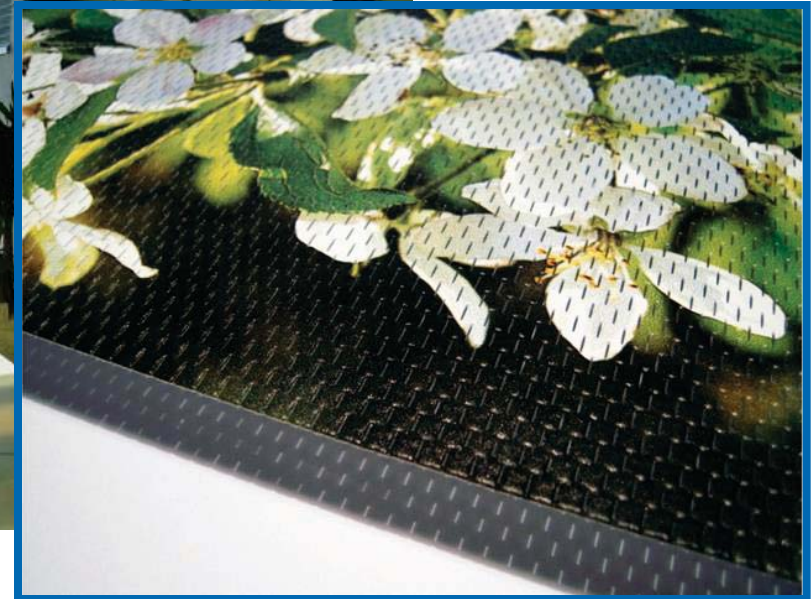

SonoPerf Office as acoustic picture