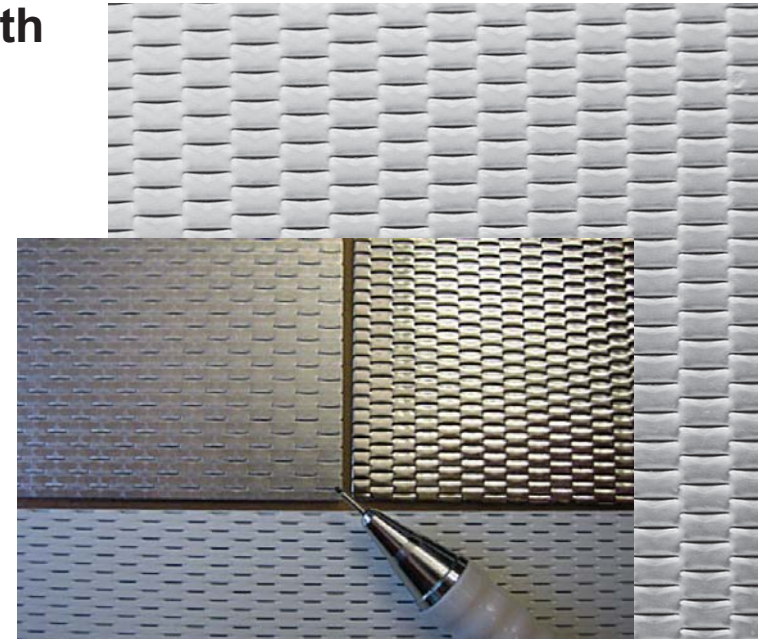

## SONOPERF

ANDRITZ

Acoustics in architecture and design

**SonoPerf are micro-slotted metallic plates with outstanding acoustic absorption combined with attractive design**

- **Product advantages:**
- 3D optic of fine metallic texture
- Class A absorber  $A_w$  0,95 / 1,0. (SonoPerf Office)
- Combines all three absorbing principles: ***porous, perforated and membrane***
- Numerous application possibilities
- Acoustical wave absorption also without acoustical fleece for clean room applications (SonoPerf Series)