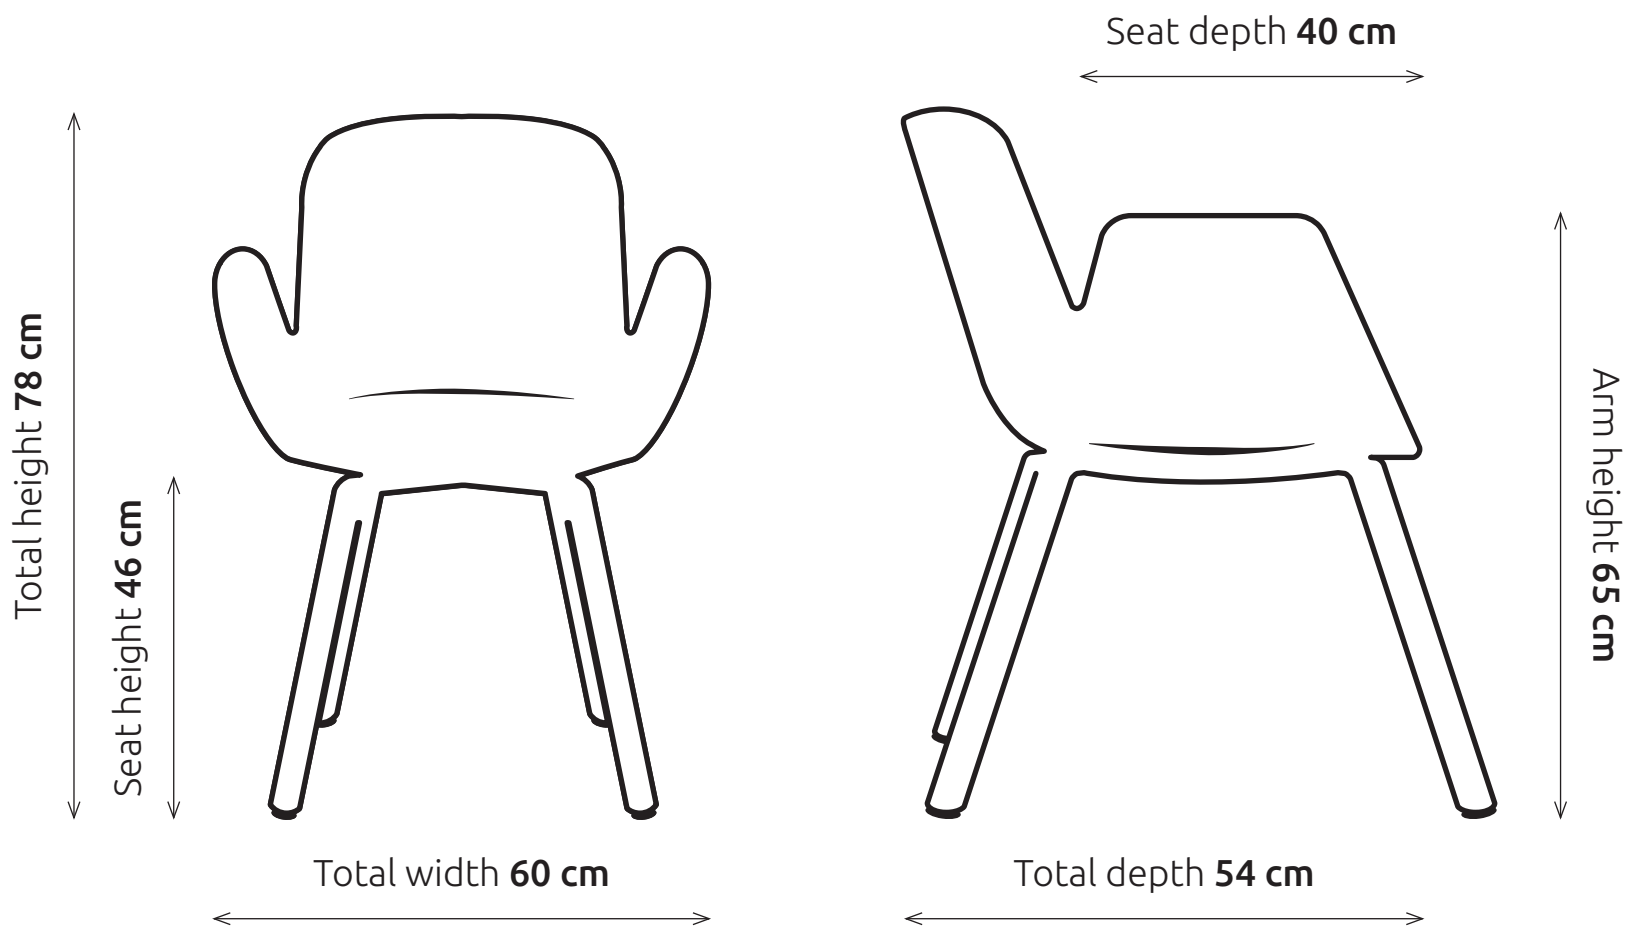

MARKANT

health & productivity

Jay

Jay

The Jay has a comfortable seat, which can be upholstered in any fabric and colour as desired. Standard the Jay will be upholstered in duo-tone.

Features

- › FSC beech leg
- › Steel sleigh frame
- › Gliding caps included
- › Undercarriage in different colour on request
- › Combination with Hybrid possible

Frame available in
Beech legs and steel sled frame in black RAL 9005

Sizes

Witteveen Projectinrichting
Ouderkerk a/d Amstel
Tel: 020 - 496 5030
info@witteveen.nl
www.vergadertafel.info
www.project-inrichting.nl