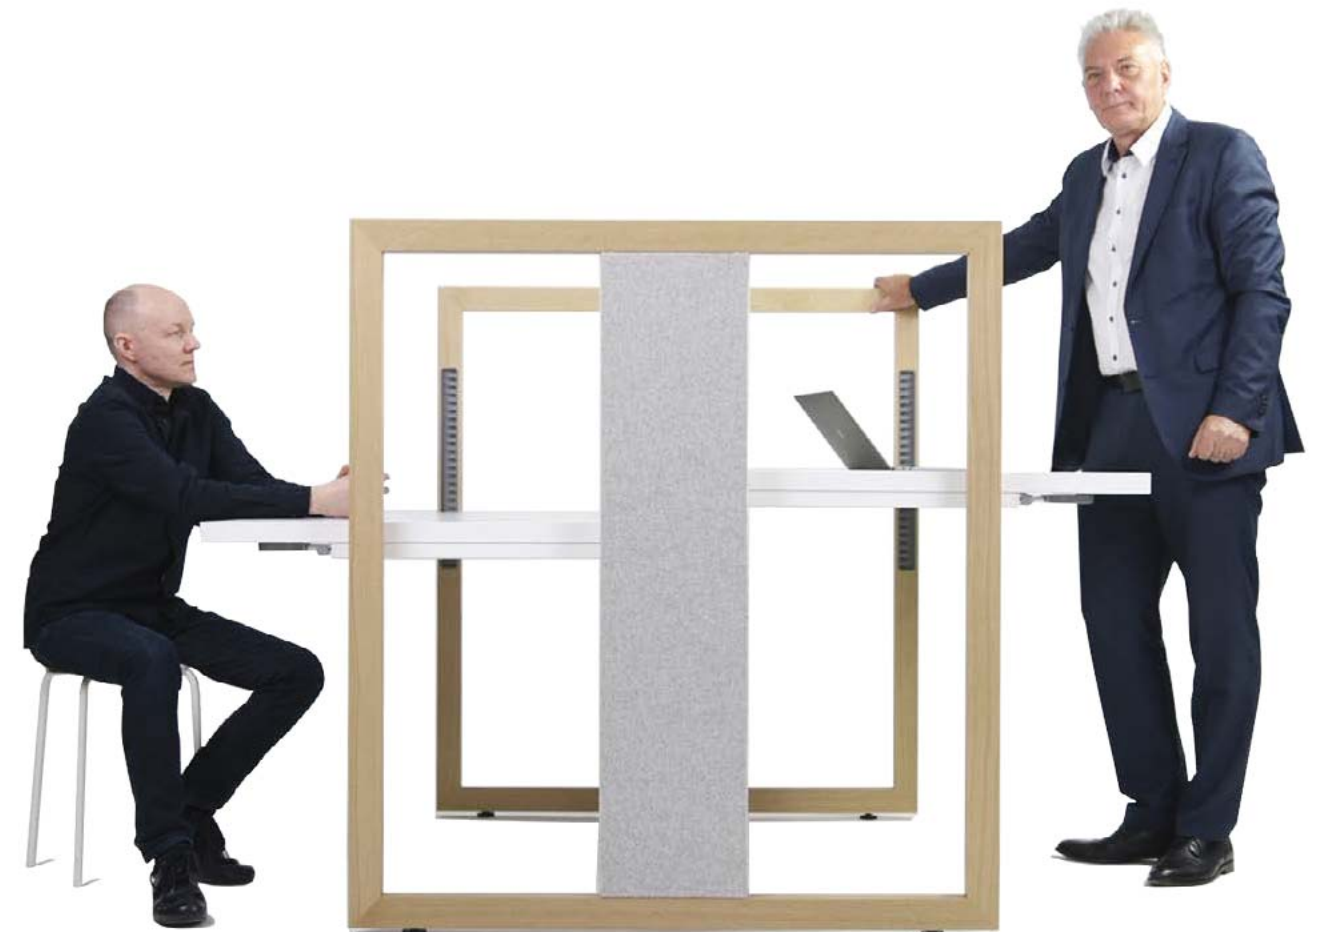

Stand Up R

GROUNDBREAKING DESIGN
INNOVATIVE SIT&STAND
UNPLUGGED

reddot award 2017
best of the best

The International Red Dot Jury appreciated the original design of Stand Up and awarded it the highest accolade - The Red Dot Award: Product Design 2017: Best of the Best for top design quality and ground-breaking design.

We are particularly proud of this award for our innovative solution that promotes an active style of working. Its patented mechanism allows the easy and immediate change of the workstation's height, adjusting to the individual user's preference. Thus, we can change position effortlessly from sitting to standing.

We wanted the final form to be simple, neutral and identifiable by its unique design.

Stand Up R in action -
see how you can use it!

**Tomasz
Augustyniak**

Designer

**Janusz
Mikołajczyk**

Concept designer,
CEO
Mikomax Smart Office