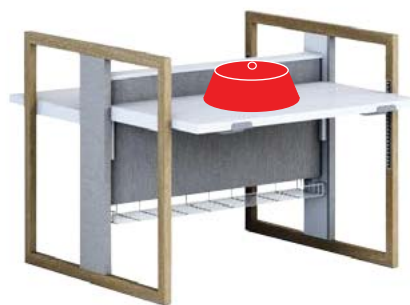

[W x D x H] 270 x 38 x 1190
[W x D x H] 270 x 38 x 1290
[W x D x H] 1080 x 38 x 1190
[W x D x H] 1080 x 38 x 1290

max 100kg