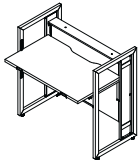

Product range

STAND UP R

Single desk
Basic desk element