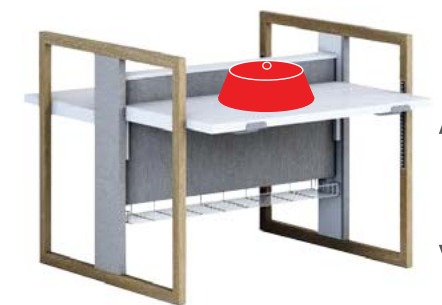

[W x D x H] 400 x 1000 x 1150
[W x D x H] 400 x 1000 x 1250
[W x D x H] 1037 x 46 x 937
[W x D x H] 1037 x 46 x 1037

max 15kg