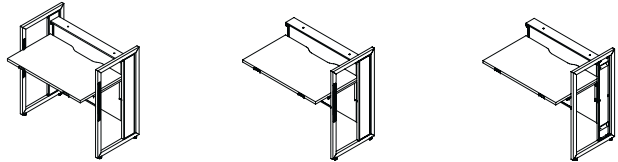

# Stand Up

height adjustability is fast and intuitive

easy access to cable by user

height adjustability is fast and intuitive

easy access to cable by user

rack for accessories

easy access to cable by user

# Product range

## STAND UP R

Single desk  
Basic desk element

[W x D x H] 1440 x 1050 x 1325  
[W x D x H] 1440 x 1050 x 1425

Single modular desk  
Initial desk element Middle desk element Final desk element

[W x D x H] 1440 x 1050 x 1325  
[W x D x H] 1440 x 1050 x 1425