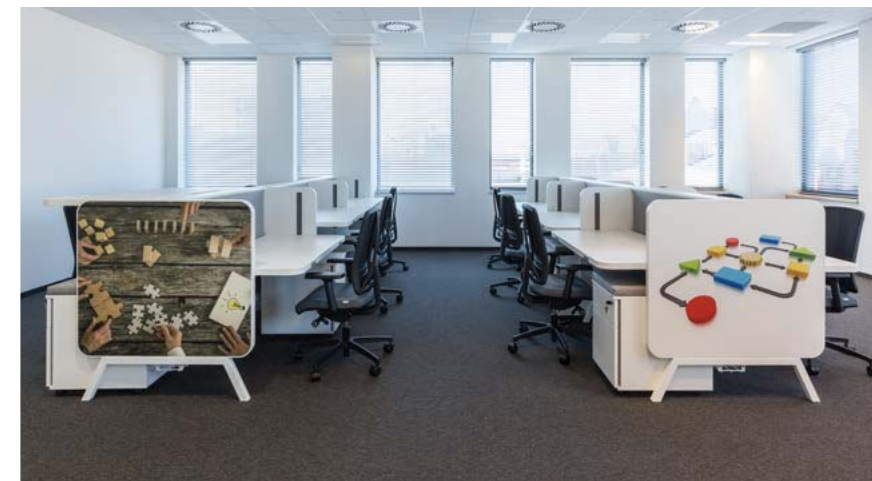

Stand Up projects