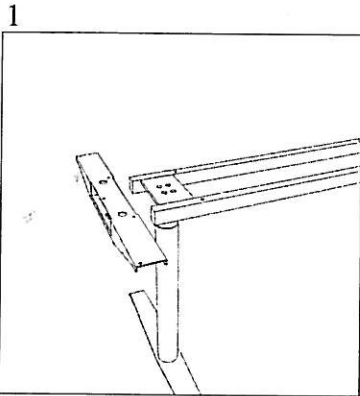

OMANN JUN´S MØBELFABRIK

Montagevejledning ORIENT med Q-bæream Mounting instructions ORIENT with Q-support arm Instruction montage pour ORIENT système Q

Caution: Do not use with 110 – 230V

| Pos. | Q. | Type | Bit | |
|------|----|--------|-----|----|
| S1 | 8 | M8x20 | 5 | 28 |
| S2 | 4 | M6x12 | 5 | 22 |
| S3 | 8 | 4.5x20 | T20 | 74 |
| S4 | 4 | 4.5x55 | T20 | |
| S5 | 4 | 5x16 | T20 | 53 |
| S6 | 2 | 3.5x17 | T20 | 55 |
| S7 | 2 | | | |
| S8 | 6 | ∅18x4 | | |

O M A N N

Montagevejledning kabelbakke Mounting instructions cable tray Instruction de montage

1

2

Alternative with brackets - incl. in package

Function:

O M A N N

Montagevejledning CPU holder
Mounting instructions CPU holder
Instruction de montage CPU