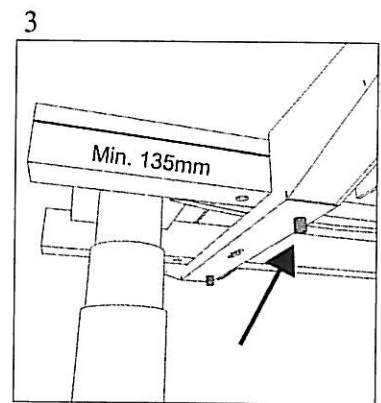

OMANN JUN´S MØBELFABRIK

Montagevejledning ORIENT med Q-bæream Mounting instructions ORIENT with Q-support arm Instruction montage pour ORIENT système Q

Caution: Do not use with 110 – 230V

| Pos. | Q. | Type | Bit | |
|------|----|--------|-----|----|
| S1 | 8 | M8x20 | 5 | 28 |
| S2 | 4 | M6x12 | 5 | 22 |
| S3 | 8 | 4.5x20 | T20 | 74 |
| S4 | 4 | 4.5x55 | T20 | |
| S5 | 4 | 5x16 | T20 | 53 |
| S6 | 2 | 3.5x17 | T20 | 55 |
| S7 | 2 | | | |
| S8 | 6 | ∅18x4 | | |

O M A N N

Montagevejledning kabelbakke Mounting instructions cable tray Instruction de montage

1

2

Alternative with brackets - incl. in package

Function:

O M A N N

Montagevejledning CPU holder
Mounting instructions CPU holder
Instruction de montage CPU

| Pos | Q. | Type | Bit | | |
|-----|----|-------|-----|---|----|
| | 4 | M4x40 | PZ2 |  | 15 |
| | 2 | M6x12 | U5 |  | |