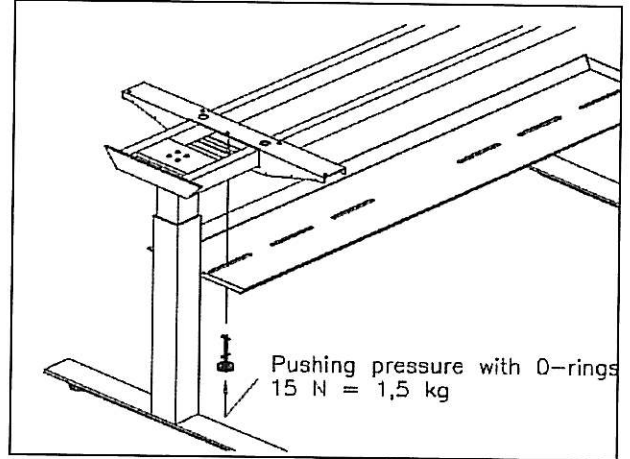

OMANN JUN´S MØBELFABRIK

Montagevejledning ORIENT med Q-bæream Mounting instructions ORIENT with Q-support arm Instruction montage pour ORIENT système Q

Caution: Do not use with 110 – 230V

| Pos. | Q. | Type | Bit | |
|------|----|--------|-----|----|
| S1 | 8 | M8x20 | 5 | 28 |
| S2 | 4 | M6x12 | 5 | 22 |
| S3 | 8 | 4.5x20 | T20 | 74 |
| S4 | 4 | 4.5x55 | T20 | |
| S5 | 4 | 5x16 | T20 | 53 |
| S6 | 2 | 3.5x17 | T20 | 55 |
| S7 | 2 | | | |
| S8 | 6 | ∅18x4 | | |

O M A N N

Montagevejledning kabelbakke Mounting instructions cable tray Instruction de montage

1

2

Alternative with brackets - incl. in package

Function:

O M A N N

Montagevejledning CPU holder
Mounting instructions CPU holder
Instruction de montage CPU