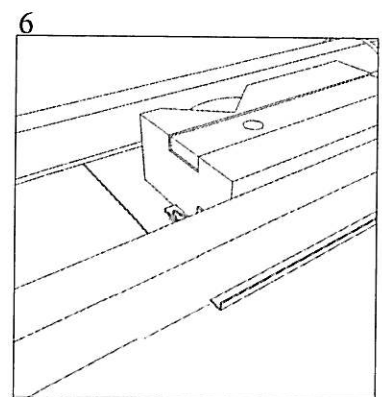

OMANN JUN´S MØBELFABRIK

Montagevejledning ORIENT med Q-bæream Mounting instructions ORIENT with Q-support arm Instruction montage pour ORIENT système Q

Caution: Do not use with 110 – 230V

| Pos. | Q. | Type | Bit | |
|------|----|--------|-----|----|
| S1 | 8 | M8x20 | 5 | 28 |
| S2 | 4 | M6x12 | 5 | 22 |
| S3 | 8 | 4.5x20 | T20 | 74 |
| S4 | 4 | 4.5x55 | T20 | |
| S5 | 4 | 5x16 | T20 | 53 |
| S6 | 2 | 3.5x17 | T20 | 55 |
| S7 | 2 | | | |
| S8 | 6 | ∅18x4 | | |

O M A N N

Montagevejledning kabelbakke Mounting instructions cable tray Instruction de montage

1

2

Alternative with brackets - incl. in package

Function:

O M A N N

Montagevejledning CPU holder
Mounting instructions CPU holder
Instruction de montage CPU