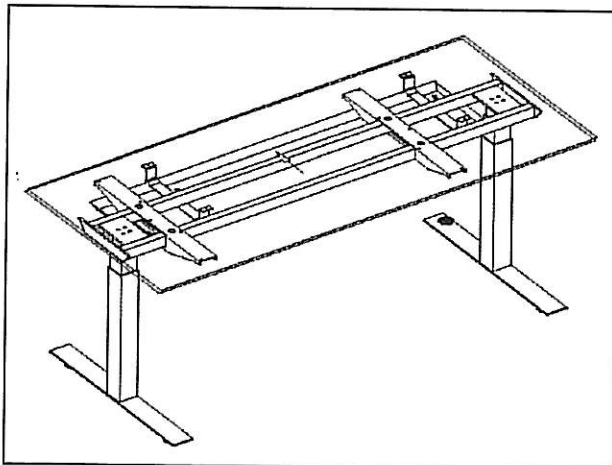

OMANN JUN´S MØBELFABRIK

Montagevejledning ORIENT med Q-bæream Mounting instructions ORIENT with Q-support arm Instruction montage pour ORIENT système Q

Caution: Do not use with 110 – 230V

| Pos. | Q. | Type | Bit | |
|------|----|--------|-----|----|
| S1 | 8 | M8x20 | 5 | 28 |
| S2 | 4 | M6x12 | 5 | 22 |
| S3 | 8 | 4.5x20 | T20 | 74 |
| S4 | 4 | 4.5x55 | T20 | |
| S5 | 4 | 5x16 | T20 | 53 |
| S6 | 2 | 3.5x17 | T20 | 55 |
| S7 | 2 | | | |
| S8 | 6 | ∅18x4 | | |

O M A N N

Montagevejledning kabelbakke Mounting instructions cable tray Instruction de montage

1

2

Alternative with brackets - incl. in package

Function:

O M A N N

Montagevejledning CPU holder
Mounting instructions CPU holder
Instruction de montage CPU