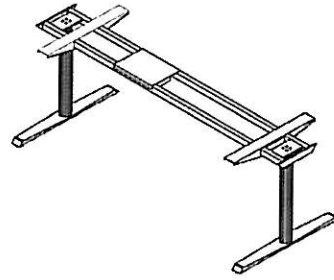

OMANN JUN´S MØBELFABRIK

Montagevejledning ORIENT med Q-bæream Mounting instructions ORIENT with Q-support arm Instruction montage pour ORIENT système Q

Caution: Do not use with 110 – 230V

| Pos. | Q. | Type | Bit | |
|------|----|--------|-----|----|
| S1 | 8 | M8x20 | 5 | 28 |
| S2 | 4 | M6x12 | 5 | 22 |
| S3 | 8 | 4.5x20 | T20 | 74 |
| S4 | 4 | 4.5x55 | T20 | |
| S5 | 4 | 5x16 | T20 | 53 |
| S6 | 2 | 3.5x17 | T20 | 55 |
| S7 | 2 | | | |
| S8 | 6 | ∅18x4 | | |

O M A N N

Montagevejledning kabelbakke Mounting instructions cable tray Instruction de montage

1

2

Alternative with brackets - incl. in package

Function:

O M A N N

Montagevejledning CPU holder
Mounting instructions CPU holder
Instruction de montage CPU