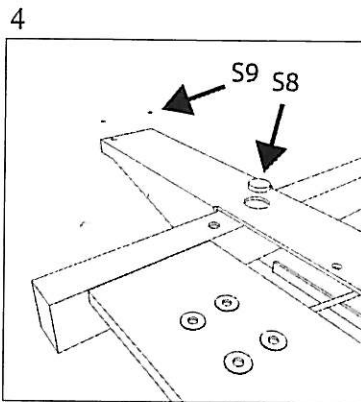

OMANN JUN´S MØBELFABRIK

Montagevejledning ORIENT med Q-bæream Mounting instructions ORIENT with Q-support arm Instruction montage pour ORIENT système Q

Caution: Do not use with 110 – 230V

| Pos. | Q. | Type | Bit | |
|------|----|--------|-----|----|
| S1 | 8 | M8x20 | 5 | 28 |
| S2 | 4 | M6x12 | 5 | 22 |
| S3 | 8 | 4.5x20 | T20 | 74 |
| S4 | 4 | 4.5x55 | T20 | |
| S5 | 4 | 5x16 | T20 | 53 |
| S6 | 2 | 3.5x17 | T20 | 55 |
| S7 | 2 | | | |
| S8 | 6 | ∅18x4 | | |

O M A N N

Montagevejledning kabelbakke Mounting instructions cable tray Instruction de montage

1

2

Alternative with brackets - incl. in package

Function:

O M A N N

Montagevejledning CPU holder
Mounting instructions CPU holder
Instruction de montage CPU

| Pos | Q. | Type | Bit | | |
|-----|----|-------|-----|---|----|
| | 4 | M4x40 | PZ2 |  | 15 |
| | 2 | M6x12 | U5 |  | |