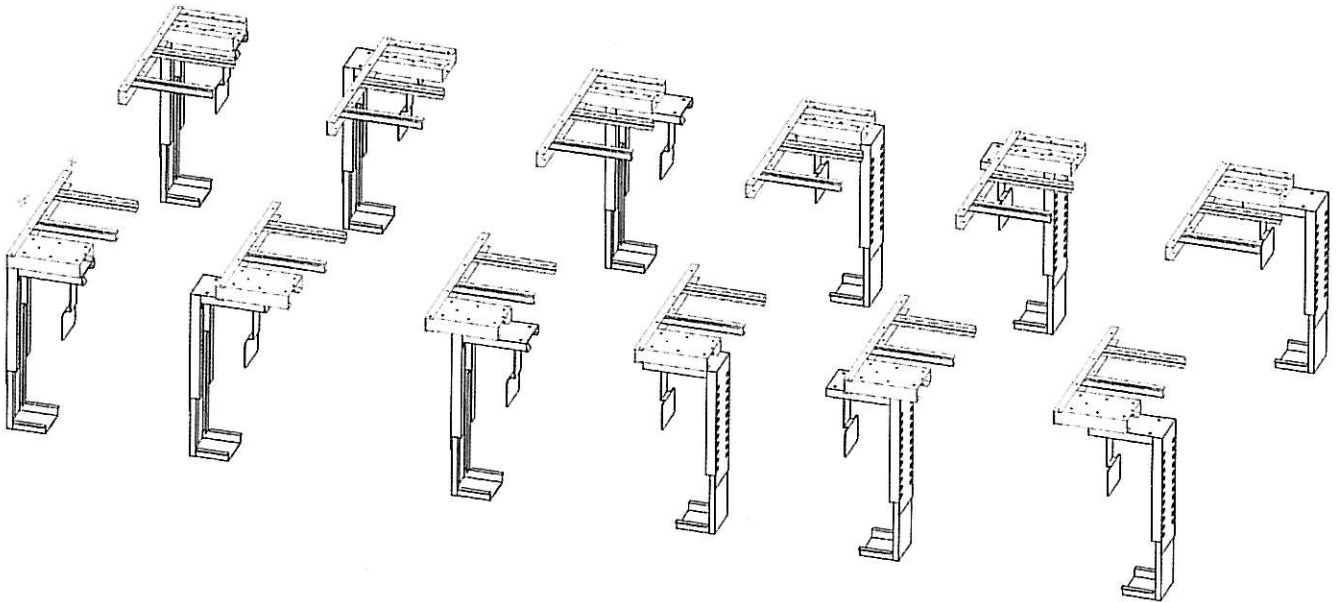

OMANN JUN´S MØBELFABRIK

Montagevejledning ORIENT med Q-bæream Mounting instructions ORIENT with Q-support arm Instruction montage pour ORIENT système Q

Caution: Do not use with 110 – 230V

| Pos. | Q. | Type | Bit | |
|------|----|--------|-----|----|
| S1 | 8 | M8x20 | 5 | 28 |
| S2 | 4 | M6x12 | 5 | 22 |
| S3 | 8 | 4.5x20 | T20 | 74 |
| S4 | 4 | 4.5x55 | T20 | |
| S5 | 4 | 5x16 | T20 | 53 |
| S6 | 2 | 3.5x17 | T20 | 55 |
| S7 | 2 | | | |
| S8 | 6 | ∅18x4 | | |

O M A N N

Montagevejledning kabelbakke Mounting instructions cable tray Instruction de montage

1

2

Alternative with brackets - incl. in package

Function:

O M A N N

Montagevejledning CPU holder
Mounting instructions CPU holder
Instruction de montage CPU