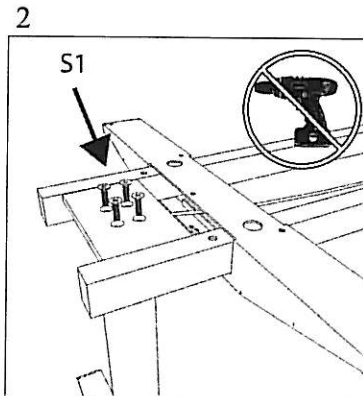

OMANN JUN´S MØBELFABRIK

Montagevejledning ORIENT med Q-bæream Mounting instructions ORIENT with Q-support arm Instruction montage pour ORIENT système Q

Caution: Do not use with 110 – 230V

| Pos. | Q. | Type | Bit | |
|------|----|--------|-----|----|
| S1 | 8 | M8x20 | 5 | 28 |
| S2 | 4 | M6x12 | 5 | 22 |
| S3 | 8 | 4.5x20 | T20 | 74 |
| S4 | 4 | 4.5x55 | T20 | |
| S5 | 4 | 5x16 | T20 | 53 |
| S6 | 2 | 3.5x17 | T20 | 55 |
| S7 | 2 | | | |
| S8 | 6 | ∅18x4 | | |

O M A N N

Montagevejledning kabelbakke Mounting instructions cable tray Instruction de montage

1

2

Alternative with brackets - incl. in package

Function:

O M A N N

Montagevejledning CPU holder
Mounting instructions CPU holder
Instruction de montage CPU