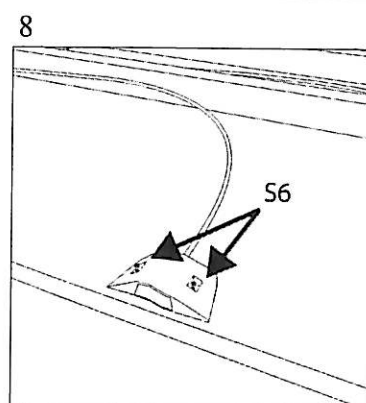

OMANN JUN´S MØBELFABRIK

Montagevejledning ORIENT med Q-bæream Mounting instructions ORIENT with Q-support arm Instruction montage pour ORIENT système Q

Caution: Do not use with 110 – 230V

| Pos. | Q. | Type | Bit | |
|------|----|--------|-----|----|
| S1 | 8 | M8x20 | 5 | 28 |
| S2 | 4 | M6x12 | 5 | 22 |
| S3 | 8 | 4.5x20 | T20 | 74 |
| S4 | 4 | 4.5x55 | T20 | |
| S5 | 4 | 5x16 | T20 | 53 |
| S6 | 2 | 3.5x17 | T20 | 55 |
| S7 | 2 | | | |
| S8 | 6 | ∅18x4 | | |

O M A N N

Montagevejledning kabelbakke Mounting instructions cable tray Instruction de montage

1

2

Alternative with brackets - incl. in package

Function:

O M A N N

Montagevejledning CPU holder
Mounting instructions CPU holder
Instruction de montage CPU