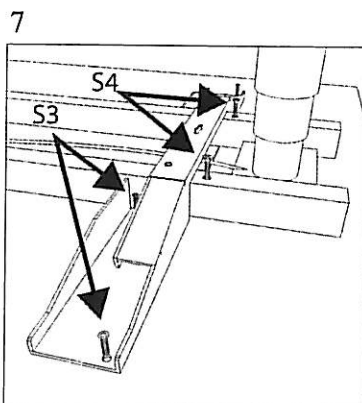

OMANN JUN´S MØBELFABRIK

Montagevejledning ORIENT med Q-bæream Mounting instructions ORIENT with Q-support arm Instruction montage pour ORIENT système Q

Caution: Do not use with 110 – 230V

| Pos. | Q. | Type | Bit | |
|------|----|--------|-----|----|
| S1 | 8 | M8x20 | 5 | 28 |
| S2 | 4 | M6x12 | 5 | 22 |
| S3 | 8 | 4.5x20 | T20 | 74 |
| S4 | 4 | 4.5x55 | T20 | |
| S5 | 4 | 5x16 | T20 | 53 |
| S6 | 2 | 3.5x17 | T20 | 55 |
| S7 | 2 | | | |
| S8 | 6 | ∅18x4 | | |

O M A N N

Montagevejledning kabelbakke Mounting instructions cable tray Instruction de montage

1

2

Alternative with brackets - incl. in package

Function:

O M A N N

Montagevejledning CPU holder
Mounting instructions CPU holder
Instruction de montage CPU

| Pos | Q. | Type | Bit | | |
|-----|----|-------|-----|---|----|
| | 4 | M4x40 | PZ2 |  | 15 |
| | 2 | M6x12 | U5 |  | |