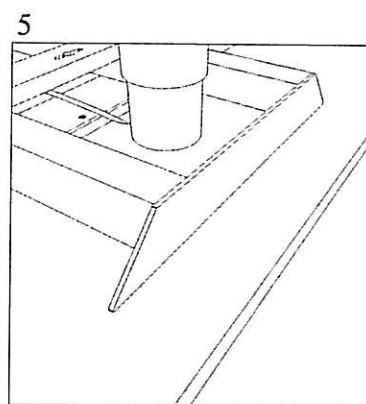

OMANN JUN´S MØBELFABRIK

Montagevejledning ORIENT med Q-bæream Mounting instructions ORIENT with Q-support arm Instruction montage pour ORIENT système Q

Caution: Do not use with 110 – 230V

| Pos. | Q. | Type | Bit | |
|------|----|--------|-----|----|
| S1 | 8 | M8x20 | 5 | 28 |
| S2 | 4 | M6x12 | 5 | 22 |
| S3 | 8 | 4.5x20 | T20 | 74 |
| S4 | 4 | 4.5x55 | T20 | |
| S5 | 4 | 5x16 | T20 | 53 |
| S6 | 2 | 3.5x17 | T20 | 55 |
| S7 | 2 | | | |
| S8 | 6 | ∅18x4 | | |

O M A N N

Montagevejledning kabelbakke Mounting instructions cable tray Instruction de montage

1

2

Alternative with brackets - incl. in package

Function:

O M A N N

Montagevejledning CPU holder
Mounting instructions CPU holder
Instruction de montage CPU