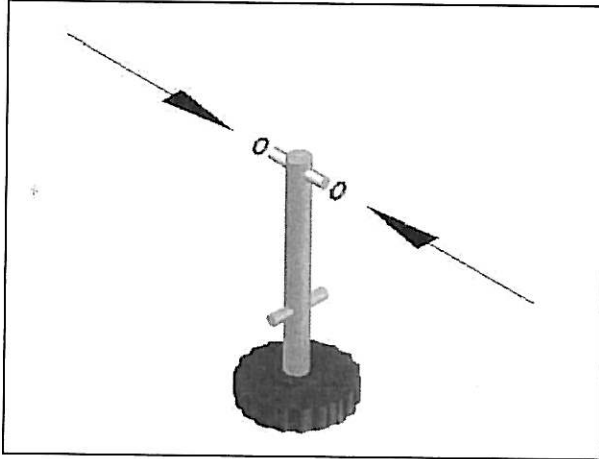

OMANN JUN´S MØBELFABRIK

Montagevejledning ORIENT med Q-bæream Mounting instructions ORIENT with Q-support arm Instruction montage pour ORIENT système Q

Caution: Do not use with 110 – 230V

| Pos. | Q. | Type | Bit | |
|------|----|--------|-----|----|
| S1 | 8 | M8x20 | 5 | 28 |
| S2 | 4 | M6x12 | 5 | 22 |
| S3 | 8 | 4.5x20 | T20 | 74 |
| S4 | 4 | 4.5x55 | T20 | |
| S5 | 4 | 5x16 | T20 | 53 |
| S6 | 2 | 3.5x17 | T20 | 55 |
| S7 | 2 | | | |
| S8 | 6 | ∅18x4 | | |

O M A N N

Montagevejledning kabelbakke Mounting instructions cable tray Instruction de montage

1

2

Alternative with brackets - incl. in package

Function:

O M A N N

Montagevejledning CPU holder
Mounting instructions CPU holder
Instruction de montage CPU